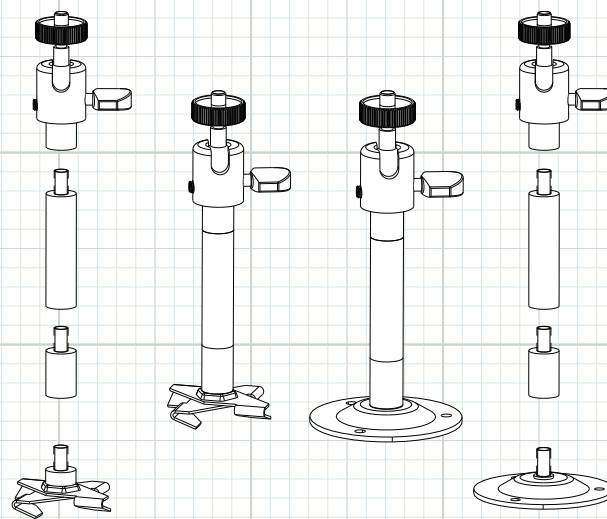

Metal Dual Option Camera Mount

MCM6W - White Camera Mount

FEATURES

- ◆ 210° Tilt, 360° Swivel
- ◆ Includes Wall, Ceiling & T-Bar Mount
- ◆ Metal Construction
- ◆ 1/4"-20 Mounting Threads

SPECIFICATION

MCM6W

Max Load	10 lbs
Construction	METAL
Height (with Circular Base)	5.5"
Base Size (Circular Base) (T-Bar Base)	.5" x 1.5" Ø 1" x 1.5"
Weight	.8 LBS
Swivel Angle	360°
Tilt Angle	210°

INCLUDED ACCESSORIES

MCM6W