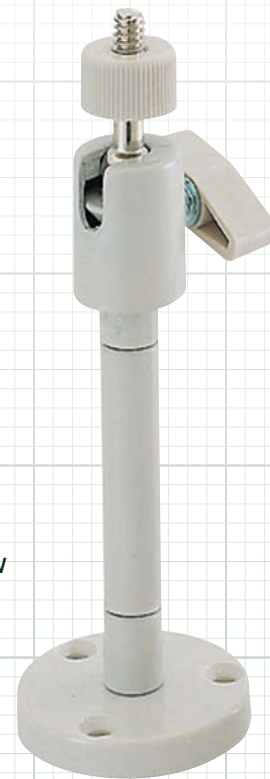

Metal Dual Option Camera Mount

MCM6W - White Camera Mount

FEATURES

- ◆ 210° Tilt, 360° Swivel
- ◆ Includes Wall, Ceiling & T-Bar Mount
- ◆ Metal Construction
- ◆ 1/4"-20 Mounting Threads

SPECIFICATION

MCM6W

Max Load	10 lbs
Construction	METAL
Height (with Circular Base)	5.5"
Base Size (Circular Base) (T-Bar Base)	.5" x 1.5" Ø 1" x 1.5"
Weight	.8 LBS
Swivel Angle	360°
Tilt Angle	210°

INCLUDED ACCESSORIES

MCM6W