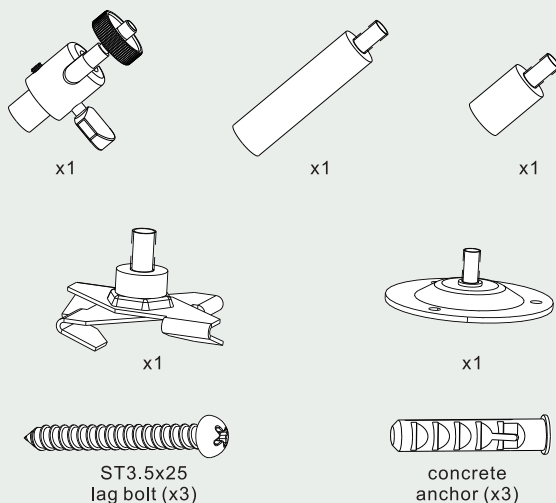

Metal Dual Option Camera Mount

MCM6W - White Camera Mount

FEATURES

- ◆ 210° Tilt, 360° Swivel
- ◆ Includes Wall, Ceiling & T-Bar Mount
- ◆ Metal Construction
- ◆ 1/4"-20 Mounting Threads

SPECIFICATION

MCM6W

Max Load	10 lbs
Construction	METAL
Height (with Circular Base)	5.5"
Base Size (Circular Base) (T-Bar Base)	.5" x 1.5" Ø 1" x 1.5"
Weight	.8 LBS
Swivel Angle	360°
Tilt Angle	210°

INCLUDED ACCESSORIES

MCM6W